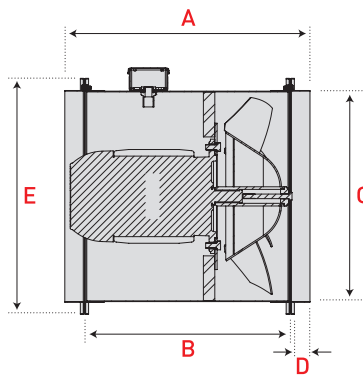

AXIAL / SUPPLY AIR AXIAL

A/SAA46

PERFORMANCE DATA & DIMENSIONS

A	470mm	D	42mm
B	425mm	E	515mm
C	460mm		

Dimensions may vary within 5% during manufacturing.

▼ **Type A/SAA fans** are designed for use in ducted exhaust applications. Each impeller is individually designed and manufactured to precise specifications for maximum airflow at high pressure levels.

- Galvanised steel casing.
- Aluminium alloy mixed flow impellers.
- Weatherproof.
- Approx Weight: 35kg.
- Australian standards compliant.

TECHNICAL DATA

MODEL NUMBER	FAN SPEED Rev/Min	kW	AMPS +or-10%	VOLTS	NOISE LEVEL [dBA]*	MOTOR SHAFT mm	IP RATING
A/SAA46-374-SP**	1400	0.37	2.30	240	63	16	44
A/SAA46-374-3P	1400	0.37	1.05	415	63	14	55
A/SAA46-554-SP***	1400	0.55-0.75	4.30	240	64	16	44
A/SAA46-554-3P	1400	0.55	1.37	415	64	19	55
A/SAA46-754-SP***	1400	0.75	4.30	240	66	16	44
A/SAA46-754-3P	1400	0.75	1.61	415	66	19	55
A/SAA46-114-3P	1400	1.1	2.37	415	70	24	55
A/SAA46-154-3P	1400	1.5	3.13	415	72	24	55

ORDERING CODE

A 4 6 - 3 7 4 - S P *				
TYPE OF FAN	SIZE	MOTOR POWER	POLE	ELECTRICAL REQUIREMENTS
V: VERTICAL EXHAUST	250MM	.18kW	4 POLE:	SP: SINGLE PHASE
A: AXIAL EXHAUST	300MM	.37kW	1400RPM	3P: THREE PHASE
CAV: FOOD TRUCK EXHAUST	380MM	.55kW	OR	
SAV: SUPPLY AIR VERTICAL	460MM	.75kW	6 POLE:	
SAA: SUPPLY AIR AXIAL	530MM	1.1kW	900RPM	
	610MM	1.5kW		
		2.2kW		
		4.0kW		