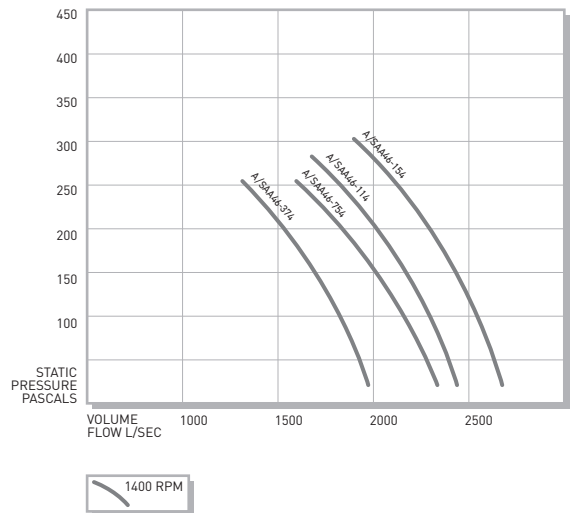

AXIAL / SUPPLY AIR AXIAL

A/SAA46

PERFORMANCE DATA & DIMENSIONS

A	470mm	D	42mm
B	425mm	E	515mm
C	460mm		

Dimensions may vary within 5% during manufacturing.

▼ **Type A/SAA fans** are designed for use in ducted exhaust applications. Each impeller is individually designed and manufactured to precise specifications for maximum airflow at high pressure levels.

- Galvanised steel casing.
- Aluminium alloy mixed flow impellers.
- Weatherproof.
- Approx Weight: 35kg.
- Australian standards compliant.

TECHNICAL DATA

MODEL NUMBER	FAN SPEED Rev/Min	kW	AMPS +or-10%	VOLTS	NOISE LEVEL [dBA]*	MOTOR SHAFT mm	IP RATING
A/SAA46-374-SP**	1400	0.37	2.30	240	63	16	44
A/SAA46-374-3P	1400	0.37	1.05	415	63	14	55
A/SAA46-554-SP***	1400	0.55-0.75	4.30	240	64	16	44
A/SAA46-554-3P	1400	0.55	1.37	415	64	19	55
A/SAA46-754-SP***	1400	0.75	4.30	240	66	16	44
A/SAA46-754-3P	1400	0.75	1.61	415	66	19	55
A/SAA46-114-3P	1400	1.1	2.37	415	70	24	55
A/SAA46-154-3P	1400	1.5	3.13	415	72	24	55

ORDERING CODE

A 4 6 - 3 7 4 - S P *				
TYPE OF FAN	SIZE	MOTOR POWER	POLE	ELECTRICAL REQUIREMENTS
V: VERTICAL EXHAUST	250MM	.18kW	4 POLE:	SP: SINGLE PHASE
A: AXIAL EXHAUST	300MM	.37kW	1400RPM	3P: THREE PHASE
CAV: FOOD TRUCK EXHAUST	380MM	.55kW	OR	
SAV: SUPPLY AIR VERTICAL	460MM	.75kW	6 POLE:	
SAA: SUPPLY AIR AXIAL	530MM	1.1kW	900RPM	
	610MM	1.5kW		
		2.2kW		
		4.0kW		